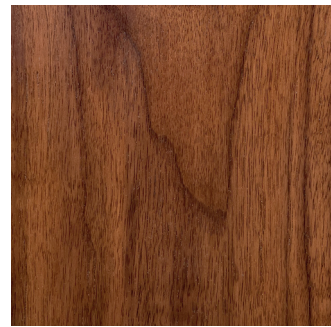

WINE

Wood veneer is a natural product, therefore the total match in color and texture between this sample and the final product is not guaranteed.

WALNUT

ALMOND

SAFFRON

MATTERHORN

CHOCOLATE

HONEY

NUT

OCHER

TOBACCO

WINE

Wood veneer is a natural product, therefore the total match in color and texture between this sample and the final product is not guaranteed.

CONTACT

Textil 101, parque Industrial Escobedo
C.P. 66050, Escobedo, Nuevo León.