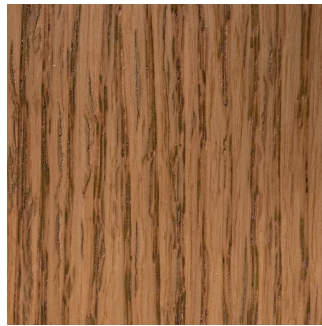

VENEERS

A photograph of a modern hallway. The walls and ceiling are finished with horizontal wood slats. The floor is covered in a large, abstract patterned carpet in shades of grey, beige, and blue. On the right side, there is a window with white blinds and a metal handrail. The lighting is soft and even.

**MULTIPLE SPECIFICATIONS,
MULTIPLE DESIGNS
AND MULTIPLE FINISHES
IN A SINGLE DOOR.**

OAK

ALMOND

SAFFRON

MATTERHORN

CHOCOLATE

HONEY

NATURAL

WALNUT

NUT

OCHER

TOBACCO

WINE

Wood veneer is a natural product, therefore the total match in color and texture between this sample and the final product is not guaranteed.

MAPLE

SAFFRON

WINE

Wood veneer is a natural product, therefore the total match in color and texture between this sample and the final product is not guaranteed.

WALNUT

ALMOND

SAFFRON

MATTERHORN

CHOCOLATE

HONEY