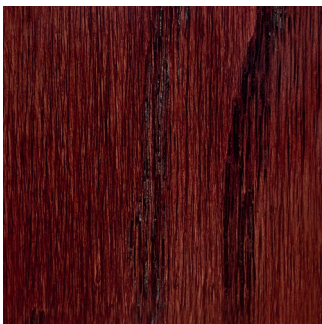

VENEERS

A photograph of a modern hallway. The walls and ceiling are finished with horizontal wood slats. The floor is covered in a large, abstract patterned carpet in shades of grey, beige, and blue. On the right side, there is a window with white blinds and a metal handrail. The lighting is soft and even.

**MULTIPLE SPECIFICATIONS,
MULTIPLE DESIGNS
AND MULTIPLE FINISHES
IN A SINGLE DOOR.**

OAK

ALMOND

SAFFRON

MATTERHORN

CHOCOLATE

HONEY

NATURAL

WALNUT

NUT

OCHER

TOBACCO

WINE

Wood veneer is a natural product, therefore the total match in color and texture between this sample and the final product is not guaranteed.

MAPLE

SAFFRON

WINE

Wood veneer is a natural product, therefore the total match in color and texture between this sample and the final product is not guaranteed.

WALNUT

ALMOND

SAFFRON

MATTERHORN

CHOCOLATE

HONEY