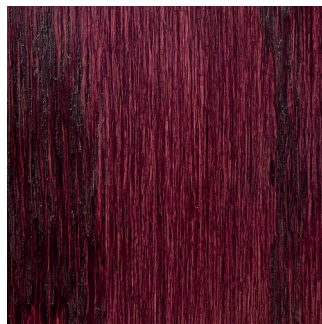

VENEERS

A photograph of a modern hallway. The walls and ceiling are finished with horizontal wood slats. The floor is covered in a large, abstract patterned carpet in shades of grey, beige, and blue. On the right side, there is a window with white blinds and a metal handrail. The lighting is soft and even.

WALNUT

NUT

OCHER

TOBACCO

WINE

Wood veneer is a natural product, therefore the total match in color and texture between this sample and the final product is not guaranteed.

MAPLE

SAFFRON

CHERRY

CHOCOLATE

HONEY

NATURAL

NUT

OCHER

PALM

TOBACCO

WINE

Wood veneer is a natural product, therefore the total match in color and texture between this sample and the final product is not guaranteed.

WALNUT

ALMOND

SAFFRON

MATTERHORN

CHOCOLATE

HONEY