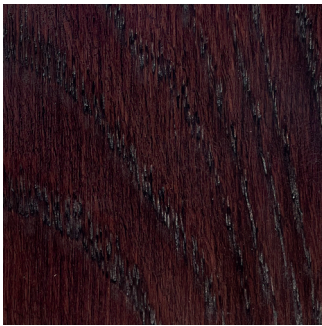

VENEERS

A photograph of a modern hallway. The walls and ceiling are finished with horizontal wood slats. The floor is covered in a large, abstract patterned carpet in shades of grey, beige, and blue. On the right side, there is a window with white blinds and a metal handrail. The lighting is soft and even.

**MULTIPLE SPECIFICATIONS,
MULTIPLE DESIGNS
AND MULTIPLE FINISHES
IN A SINGLE DOOR.**

OAK

ALMOND

SAFFRON

MATTERHORN

CHOCOLATE

HONEY

NATURAL

WALNUT

NUT

OCHER

TOBACCO

WINE

Wood veneer is a natural product, therefore the total match in color and texture between this sample and the final product is not guaranteed.

MAPLE

SAFFRON

WINE

Wood veneer is a natural product, therefore the total match in color and texture between this sample and the final product is not guaranteed.

WALNUT

ALMOND

SAFFRON

MATTERHORN

CHOCOLATE

HONEY