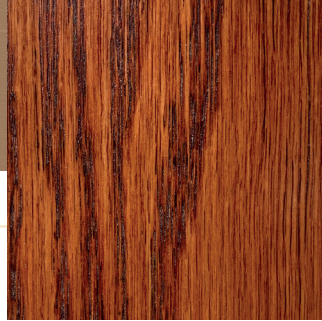

VENEERS

A photograph of a modern hallway. The walls and ceiling are finished with horizontal wood slats. The floor is covered in a large, abstract patterned carpet in shades of grey, beige, and blue. On the right side, there is a window with white blinds and a metal handrail. The lighting is soft and even.

**MULTIPLE SPECIFICATIONS,
MULTIPLE DESIGNS
AND MULTIPLE FINISHES
IN A SINGLE DOOR.**

OAK

ALMOND

SAFFRON

MATTERHORN

CHOCOLATE

HONEY

NATURAL

WALNUT

NUT

OCHER

TOBACCO

WINE

Wood veneer is a natural product, therefore the total match in color and texture between this sample and the final product is not guaranteed.

MAPLE

SAFFRON