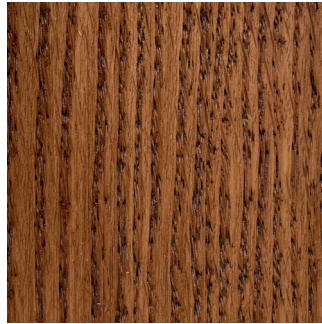

VENEERS

A photograph of a modern hallway. The walls and ceiling are finished with horizontal wood slats. The floor is covered in a large, abstract patterned carpet in shades of grey, beige, and blue. On the right side, there is a window with white blinds and a metal handrail. The lighting is soft and even.

**MULTIPLE SPECIFICATIONS,
MULTIPLE DESIGNS
AND MULTIPLE FINISHES
IN A SINGLE DOOR.**

OAK

ALMOND

SAFFRON

MATTERHORN

CHOCOLATE

HONEY

NATURAL

WALNUT

NUT

OCHER

TOBACCO

WINE

Wood veneer is a natural product, therefore the total match in color and texture between this sample and the final product is not guaranteed.

MAPLE

SAFFRON

WINE

Wood veneer is a natural product, therefore the total match in color and texture between this sample and the final product is not guaranteed.

WALNUT

ALMOND

SAFFRON

MATTERHORN

CHOCOLATE

HONEY